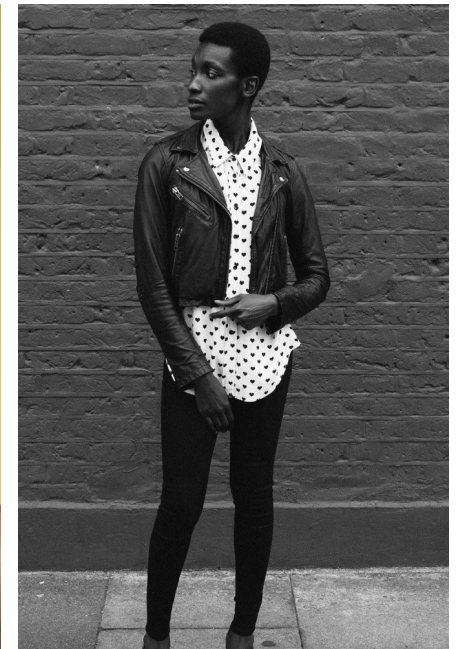

Amma

Details Height 173 cm Size 36 Bust 81 cm Waist 66.5 cm
Hips 91 cm Shoes 41 Hair Black Eyes Brown

www.2rmodels.com | info@2rmodels.com
+31 6 833 18 051