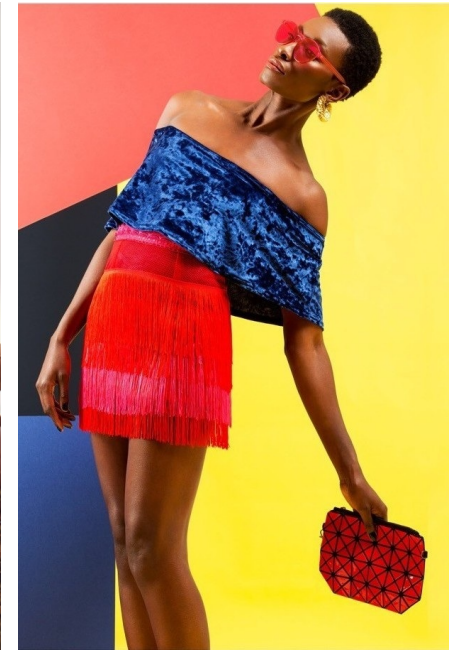

Amma

Details Height 173 cm Size 36 Bust 81 cm Waist 66.5 cm
Hips 91 cm Shoes 41 Hair Black Eyes Brown

www.2rmodels.com | info@2rmodels.com
+31 6 833 18 051