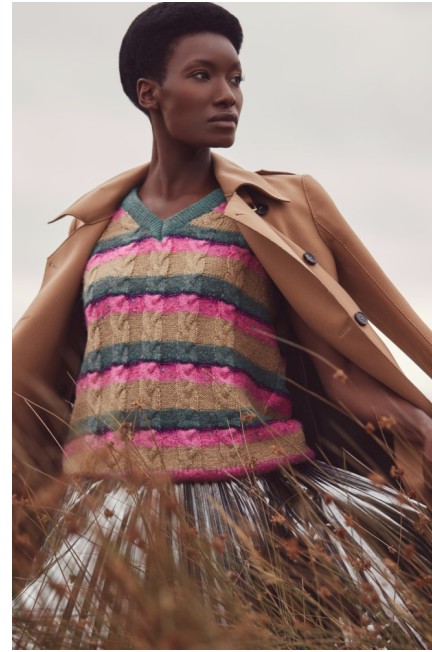

Amma

Details Height 173 cm Size 36 Bust 81 cm Waist 66.5 cm
Hips 91 cm Shoes 41 Hair Black Eyes Brown

www.2rmodels.com | info@2rmodels.com
+31 6 833 18 051