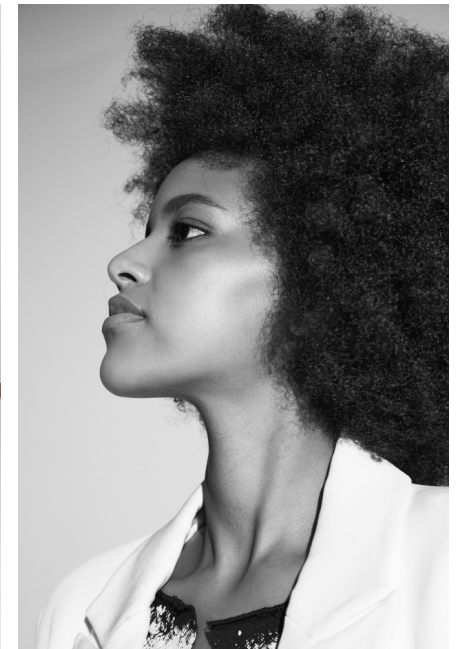

Mera

Details Height 175 cm Size 42 Bust 95 cm Waist 74 cm
Hips 117 cm Shoes 40 Hair Dark brown Eyes Brown

www.2rmodels.com | info@2rmodels.com
+31 6 833 18 051