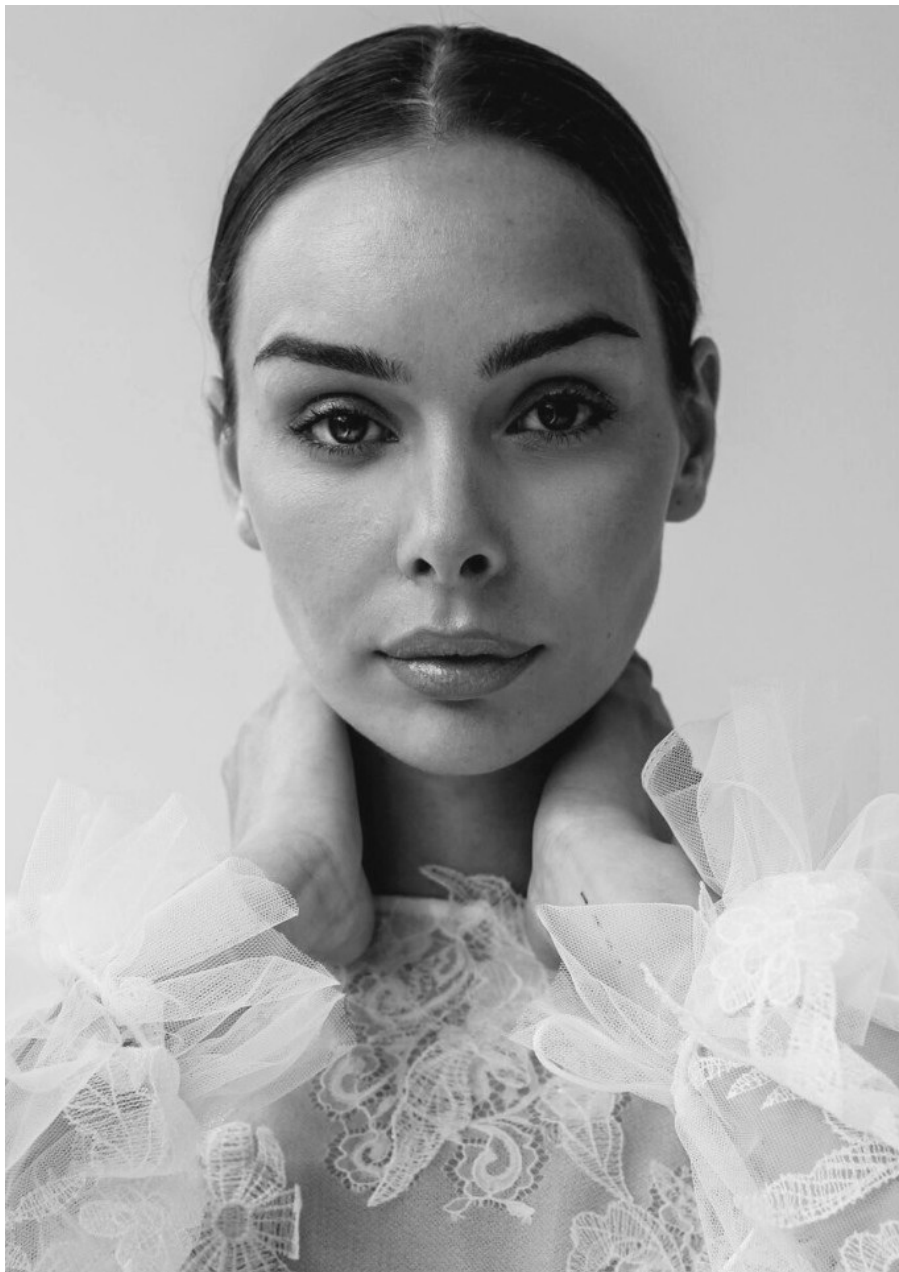

Josine

Details Height 180 cm Size 36 Bust 84 cm Waist 61 cm
Hips 92 cm Shoes 40 Hair Brown Eyes Green brown

www.2rmodels.com | info@2rmodels.com
+31 6 833 18 051