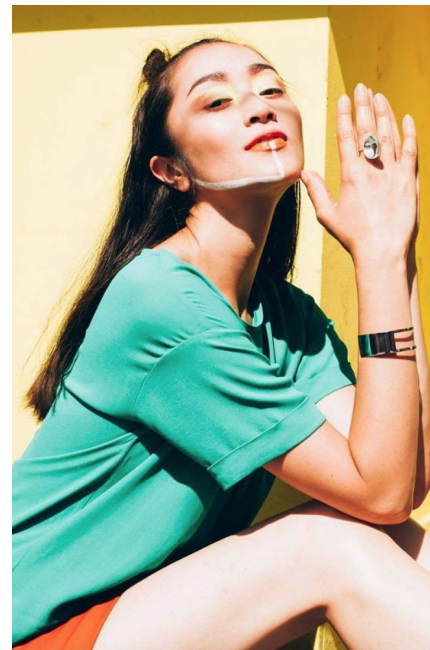

Daisy

Details Height 177 cm Size 36 Bust 82 cm Waist 61 cm
Hips 91 cm Shoes 40.5 Hair Dark brown Eyes Brown

www.2rmodels.com | info@2rmodels.com
+31 6 833 18 051