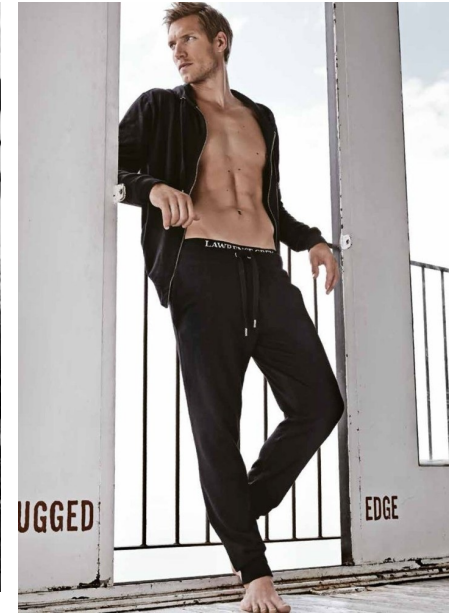

Alex S

Details Height 187 cm Chest 104 cm Waist 85 cm Hips 100 cm Shoes 44.5 Hair Blond Eyes Blue

www.2rmodels.com | info@2rmodels.com
+31 6 833 18 051