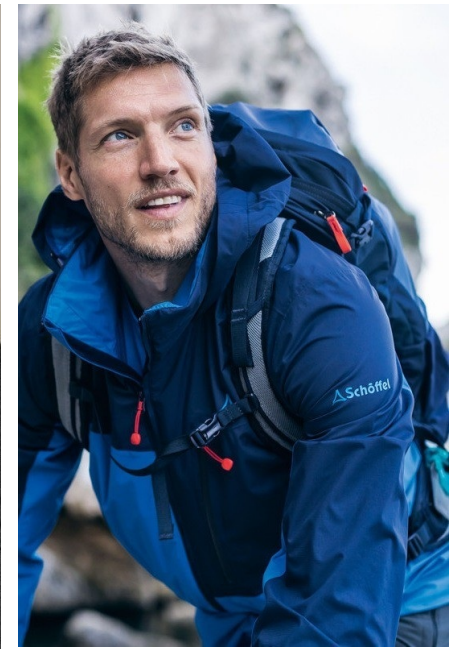

Alex S

Details Height 187 cm Chest 104 cm Waist 85 cm Hips 100 cm Shoes 44.5 Hair Blond Eyes Blue

www.2rmodels.com | info@2rmodels.com
+31 6 833 18 051