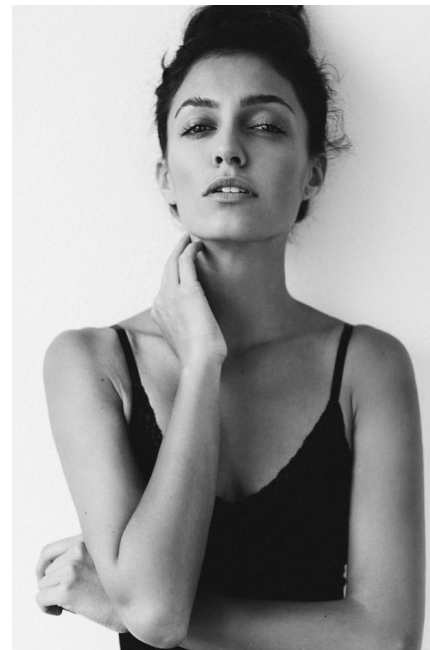

Marimarth

Details Height 173 cm Size 34-36 Bust 82 cm Waist 61 cm
Hips 89 cm Shoes 38 Hair Dark brown Eyes Brown

www.2rmodels.com | info@2rmodels.com
+31 6 833 18 051

MODEL MANAGEMENT