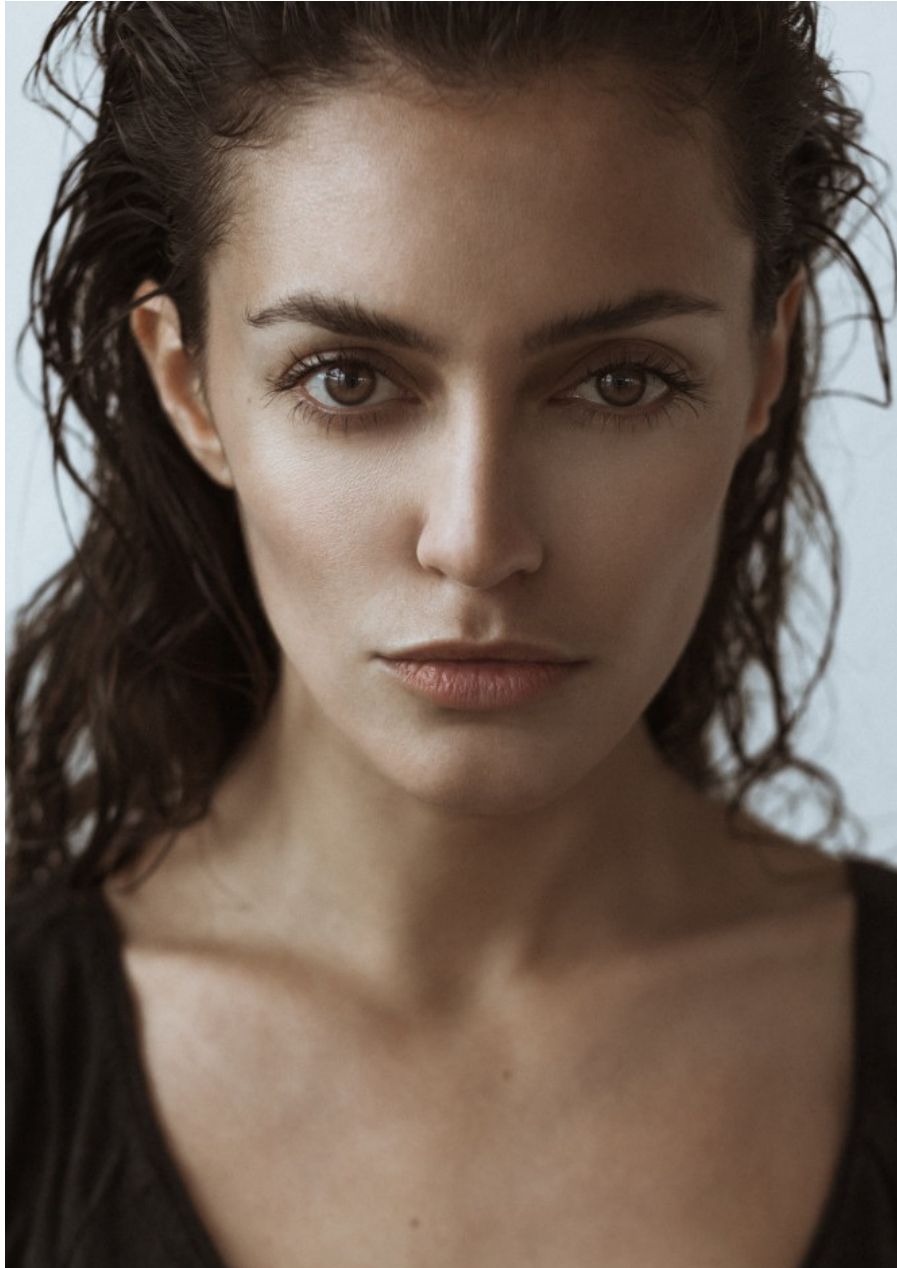

Marimarth

Details Height 173 cm Size 34-36 Bust 82 cm Waist 61 cm
Hips 89 cm Shoes 38 Hair Dark brown Eyes Brown

www.2rmodels.com | info@2rmodels.com
+31 6 833 18 051

MODEL MANAGEMENT