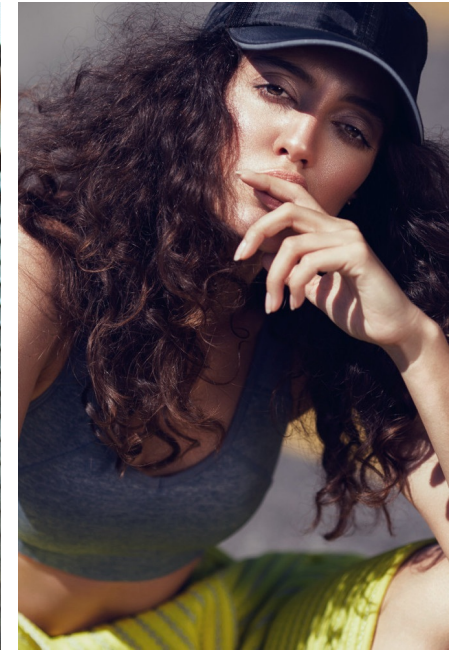

Marimarth

Details Height 173 cm Size 34-36 Bust 82 cm Waist 61 cm
Hips 89 cm Shoes 38 Hair Dark brown Eyes Brown

www.2rmodels.com | info@2rmodels.com
+31 6 833 18 051

MODEL MANAGEMENT