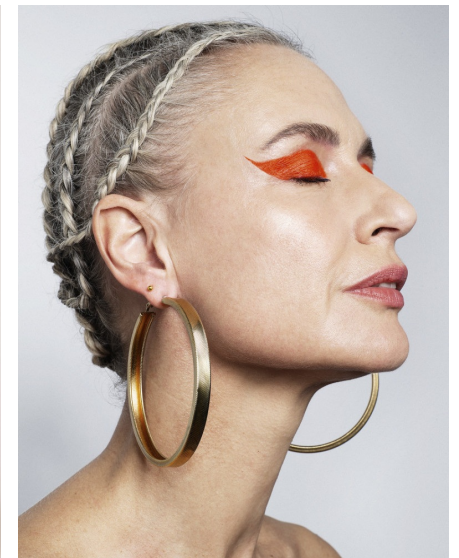

Carla Rep

Details Height 176 cm Size 36 Bust 88 cm Waist 69 cm
Hips 93 cm Shoes 40.5 Hair Silver Grey Eyes Blue

www.2rmodels.com | info@2rmodels.com
+31 6 833 18 051

MODEL MANAGEMENT