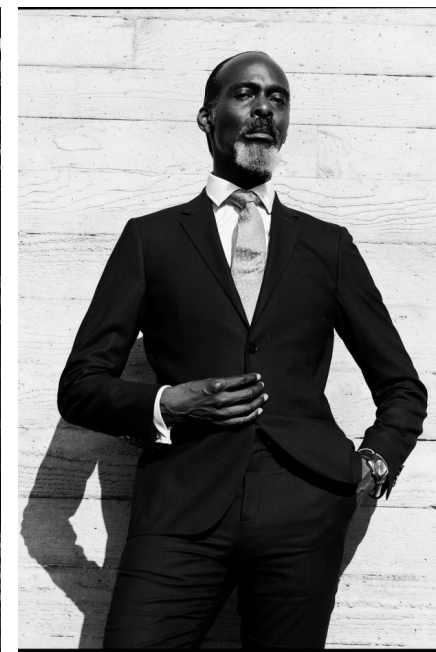

# Antony

Details Height 190 cm Chest 99 cm Waist 84 cm Hips 99 cm Shoes 46.5 Hair Silver Grey Eyes Brown

[www.2rmodels.com](http://www.2rmodels.com) | [info@2rmodels.com](mailto:info@2rmodels.com)  
+31 6 833 18 051